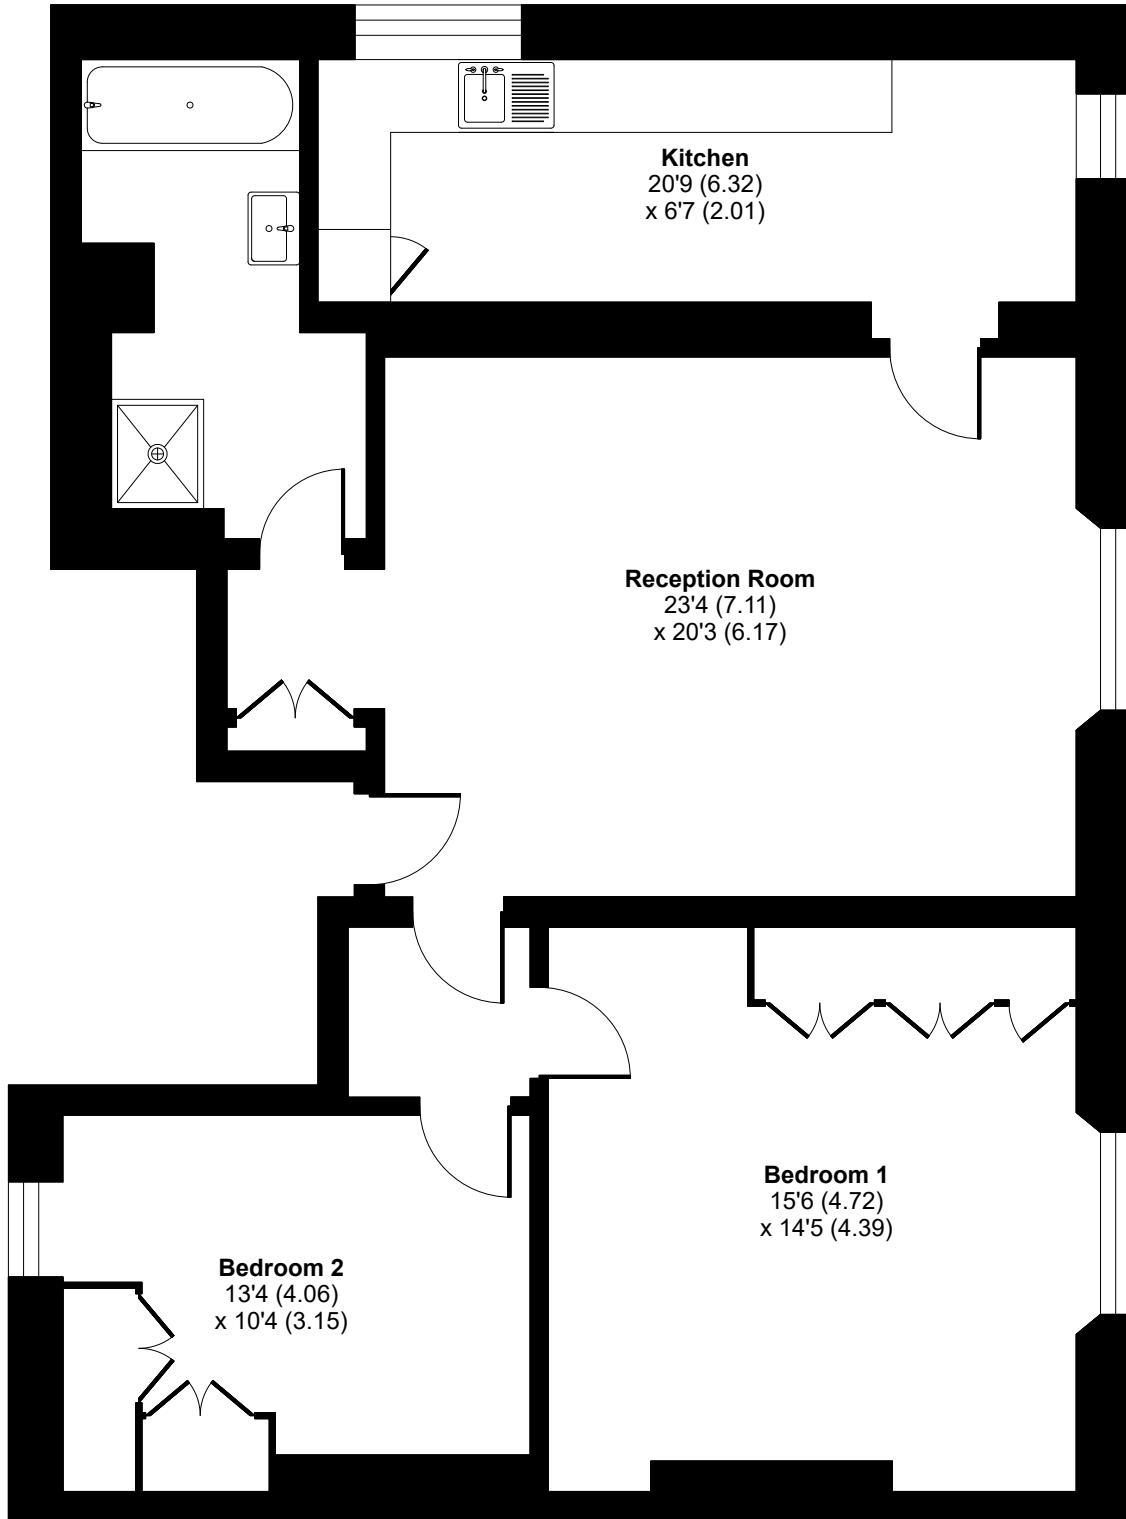

Hamilton Terrace, London, NW8

Approximate Area = 986 sq ft / 91.6 sq m

For identification only - Not to scale

FIRST FLOOR